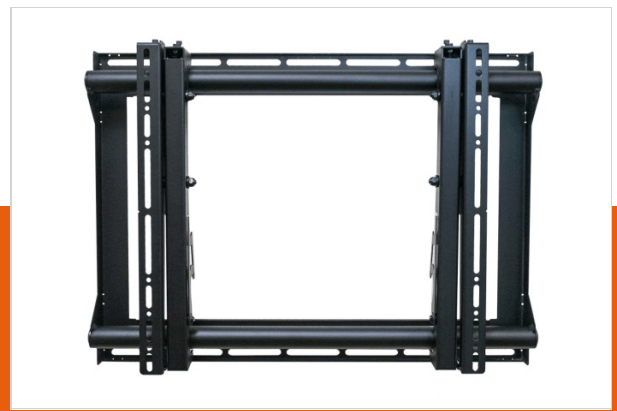

# PFW 5870 Фиксированный МОДУЛЬ ВИДЕОСТЕНЫ

Артикул (SKU) 7358700  
Цвет Черный

## Key benefits

- Alles in een doos, voorgeassembleerd
- Eenvoudige installatie
- Fijnafstelling mogelijk na montage
- Geschikt voor montage in nis

The PFW 5870 Fixed Flat Panel Video Wall Mount is a video wall mounting solution which features multi-monitor stacking, open design, a built-in kickstand for easy service access, custom spacers and top-adjustable mounting brackets with convenient adjustments along the x,y, and z axis for easy panel alignment. The PFW 5870 may be used instead of the PFW 6870 in areas of a video wall where pop-out functionality is not required.

Optional dedicated spacers dramatically reduce installation time. Spacers are available for the most used video wall displays or monitors.