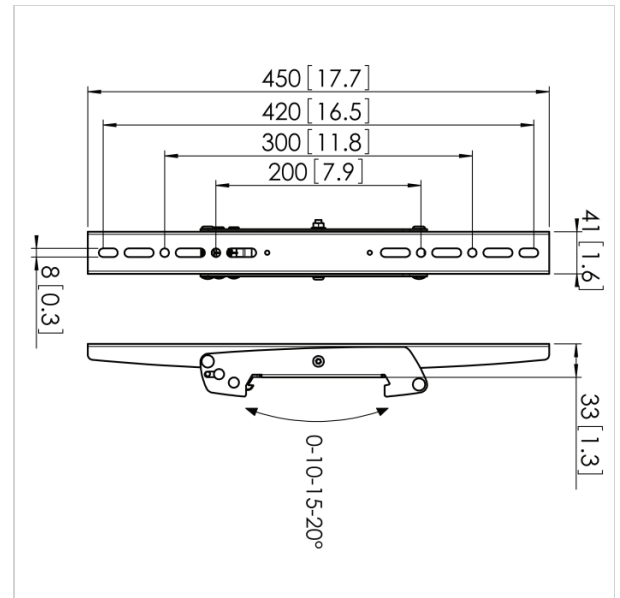

PFS 3304 Display interface strips tilt

Article number (SKU) 7233040
Colour Black

Key benefits

- Endlessly expandable
- Quick and easy installation
- Fine tuning during installation
- Theft prevention
- TÜV certified

The PFS 3304 interface display strips is part of the modular Connect-it system with which you can create your own ceiling or floor solution for medium to large sized displays.

The PFS 3304 is suitable for medium to large sized displays up to 80 kg with a max. vertical fitment of 420 mm. For creating a ceiling solution combine the PFS 3304 with a Connect-it ceiling plate, pole (PUC 25xx Series) and interface bar (PFB 34xx Series). For creating a floor solution combine the PFS 3304 with a Connect-it floor plate/ trolley, pole (PUC 27xx Series) and interface bar (PFB 34xx Series). The PFS 3304 can also be combined with the motorized products (PFFE 7110, PFTE 7112, PFWE 7150).

PFS 3304 Display interface strips tilt

VOGEL'S HOLDING BV 2017 (c) All rights reserved
Subject to printing errors, technical and price
amendments
Date: 02-10-2017

www.vogels.com

Specifications

Product specifications

Product type number	PFS 3304
Article number (SKU)	7233040
Colour	Black
EAN single box	8712285318863
Tilt	Tilt up to 20°
Guarantee	5 years
Max. weight load (kg)	80
Max. bolt size	M8
Max. height of interface (mm)	450
Max. width of interface (mm)	41