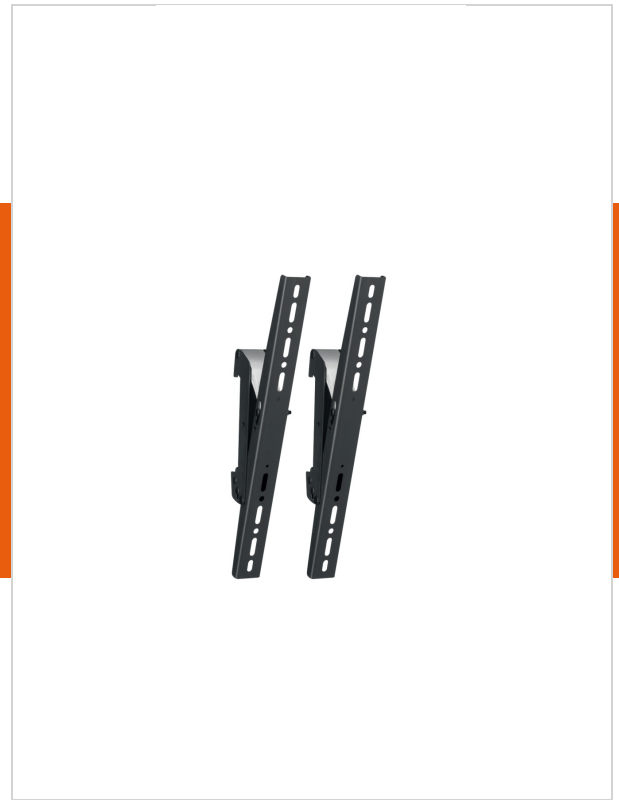

PFS 3304 Display interface strips tilt

Article number (SKU) 7233040
Colour Black

Key benefits

- Endlessly expandable
- Quick and easy installation
- Fine tuning during installation
- Theft prevention
- TÜV certified

The PFS 3304 interface display strips is part of the modular Connect-it system with which you can create your own ceiling or floor solution for medium to large sized displays.

The PFS 3304 is suitable for medium to large sized displays up to 80 kg with a max. vertical fitment of 420 mm. For creating a ceiling solution combine the PFS 3304 with a Connect-it ceiling plate, pole (PUC 25xx Series) and interface bar (PFB 34xx Series). For creating a floor solution combine the PFS 3304 with a Connect-it floor plate/ trolley, pole (PUC 27xx Series) and interface bar (PFB 34xx Series). The PFS 3304 can also be combined with the motorized products (PFFE 7110, PFTE 7112, PFWE 7150).

PFS 3304 Display interface strips tilt

VOGEL'S HOLDING BV 2017 (c) All rights reserved
Subject to printing errors, technical and price
amendments
Date: 02-10-2017

www.vogels.com

Specifications

Product specifications

Product type number	PFS 3304
Article number (SKU)	7233040
Colour	Black
EAN single box	8712285318863
Tilt	Tilt up to 20°
Guarantee	5 years
Max. weight load (kg)	80
Max. bolt size	M8
Max. height of interface (mm)	450
Max. width of interface (mm)	41