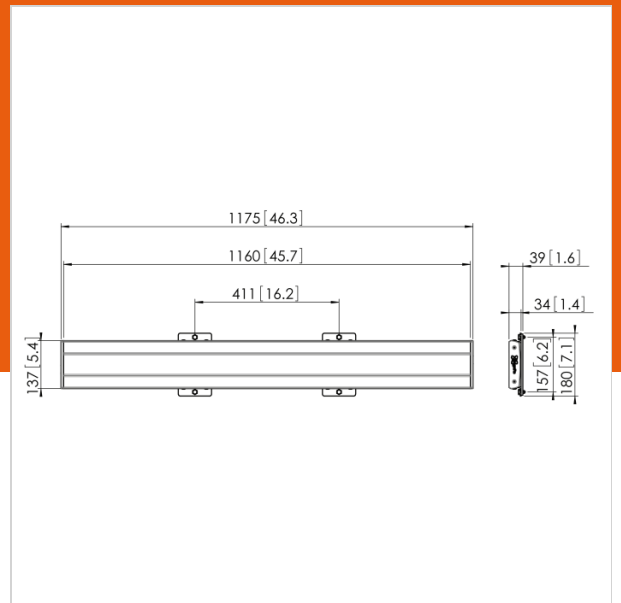

PFB 3411 Display interface bar silver

Article number (SKU) 7234114
Colour Silver

Key benefits

- Endlessly expandable
- Quick and easy installation
- Fine tuning during installation
- Theft prevention
- TÜV certified

The PFB 34xx interface bar is part of the modular Connect-it system with which you can create your own ceiling, floor or wall solution.

The PFB 3411 has a max. horizontal fitment of 1110 mm and can be combined with the display interface strips of the PFS 3xxx Series.

Product type number	PFB 3411
Article number (SKU)	7234114
Colour	Silver
EAN single box	8712285318825
Guarantee	5 years
Max. weight load on pole (kg)	160
Max. weight load on wall (kg)	106
Max. height of interface (mm)	180
Max. width of interface (mm)	1175
Max. depth of interface (mm)	35