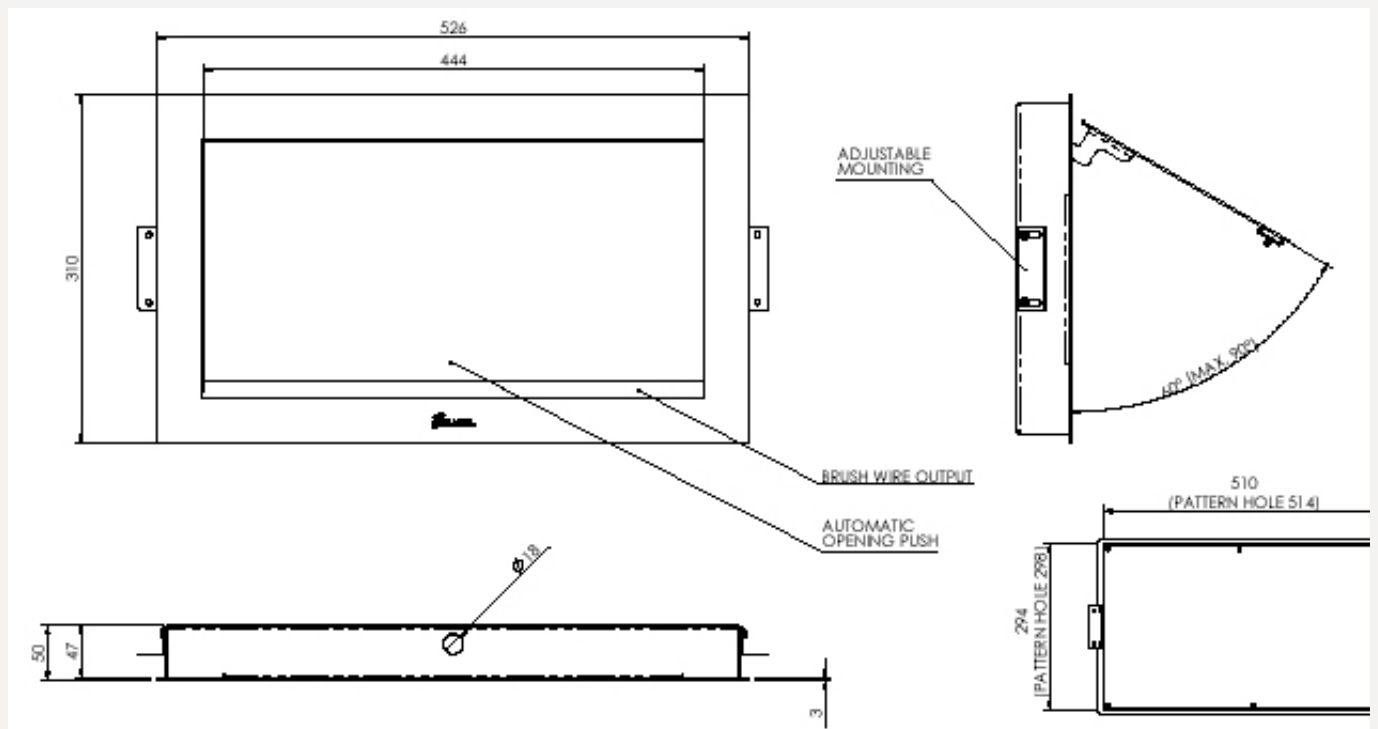

GENERAL SPECIFICATIONS

Automatic manual touch mechanism finished in brushed stainless steel for keyboard and mouse with brush wire output
Keyboard box for furniture integration

MECHANICAL

Dimensions 526 x 310 x 50 mm